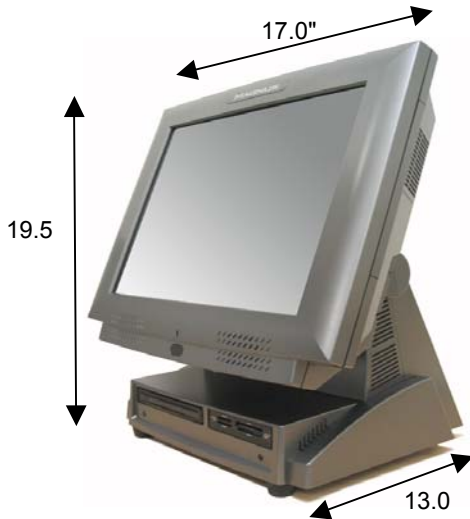

# MAGNUSTOUCH **XV-2** SERIES

*the power you need*

The XV-2 is designed to give users the power and features that no other systems can match. It is the most powerful system available in the market, running Intel Dual Core or Core 2 Duo technology, with a blazing 100/1G BaseT network built-in. In addition, the XV-2 offers affordable RAID-1 capability for data redundancy and protection. By utilizing 2 hard drives, your data will be continuously duplicated onto the second drive. If one drive fails, Magnus will automatically run from the second drive, and reduce

Wall-mounted

<b>Processor</b>	Intel Pentium Dual Core 1.8GHz, upto Core 2 Duo 3GHz
<b>Bus</b>	800/1066/1333 MHz
<b>Display</b>	15" TFT(1024x768), 17" TFT (1280x1024)
<b>TouchScreen (optional)</b>	Resistive, Intellitouch (SAW), Infra Red
<b>VGA</b>	Intel GMA 3000, with Dual Monitor support
<b>Memory</b>	1GB, upto 4GB DDR2
<b>Storage</b>	SATA 80GB+ (optional RAID-1 with 2 Hard drives)
<b>Audio</b>	Built-in Speaker, MIC In
<b>LAN</b>	Intel 10/100/1000 BaseT, with vPro
<b>Serial Port</b>	4
<b>Parallel Port</b>	1
<b>USB 2.0</b>	6
<b>poweredUSB +12V</b>	2
<b>poweredUSB +24V</b>	1
<b>Operating Systems</b>	Windows XP Prof, WePOS, Vista, Linux
<b>Expandability</b>	(1) mini PCI, (1) Mini PCI-E
<b>Mounting</b>	Wallmount (VESA 75) or Desktop
<b>Power Supply</b>	External, 250W, 110-220V auto select
<b>Add-ons</b>	<ul style="list-style-type: none"> <li>- Mag. Card Reader</li> <li>- Wireless RF 802.11</li> <li>- DVD/CD RW</li> <li>- Media reader</li> </ul>